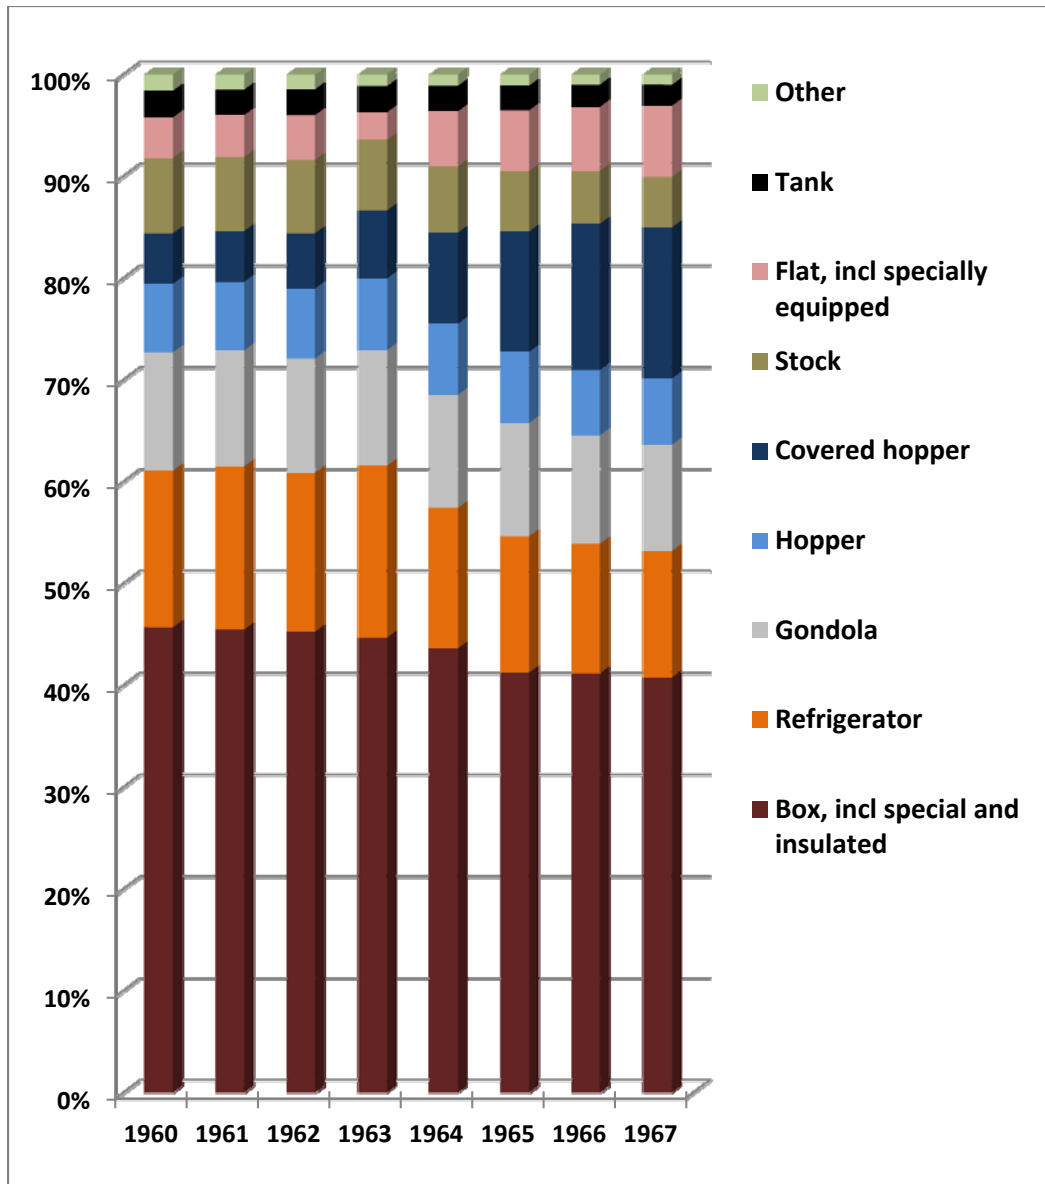

Type of Freight Cars Owned as a Percentage of Total Freight Cars,  
1960-1967

The chart shows the types of freight cars owned by the ATSF as a percentage of the entire freight car fleet. Data is from the end of the year for the years 1960-1967. *Source: Atchison, Topeka & Santa Fe Railway Company annual reports for the years 1960-1967.*